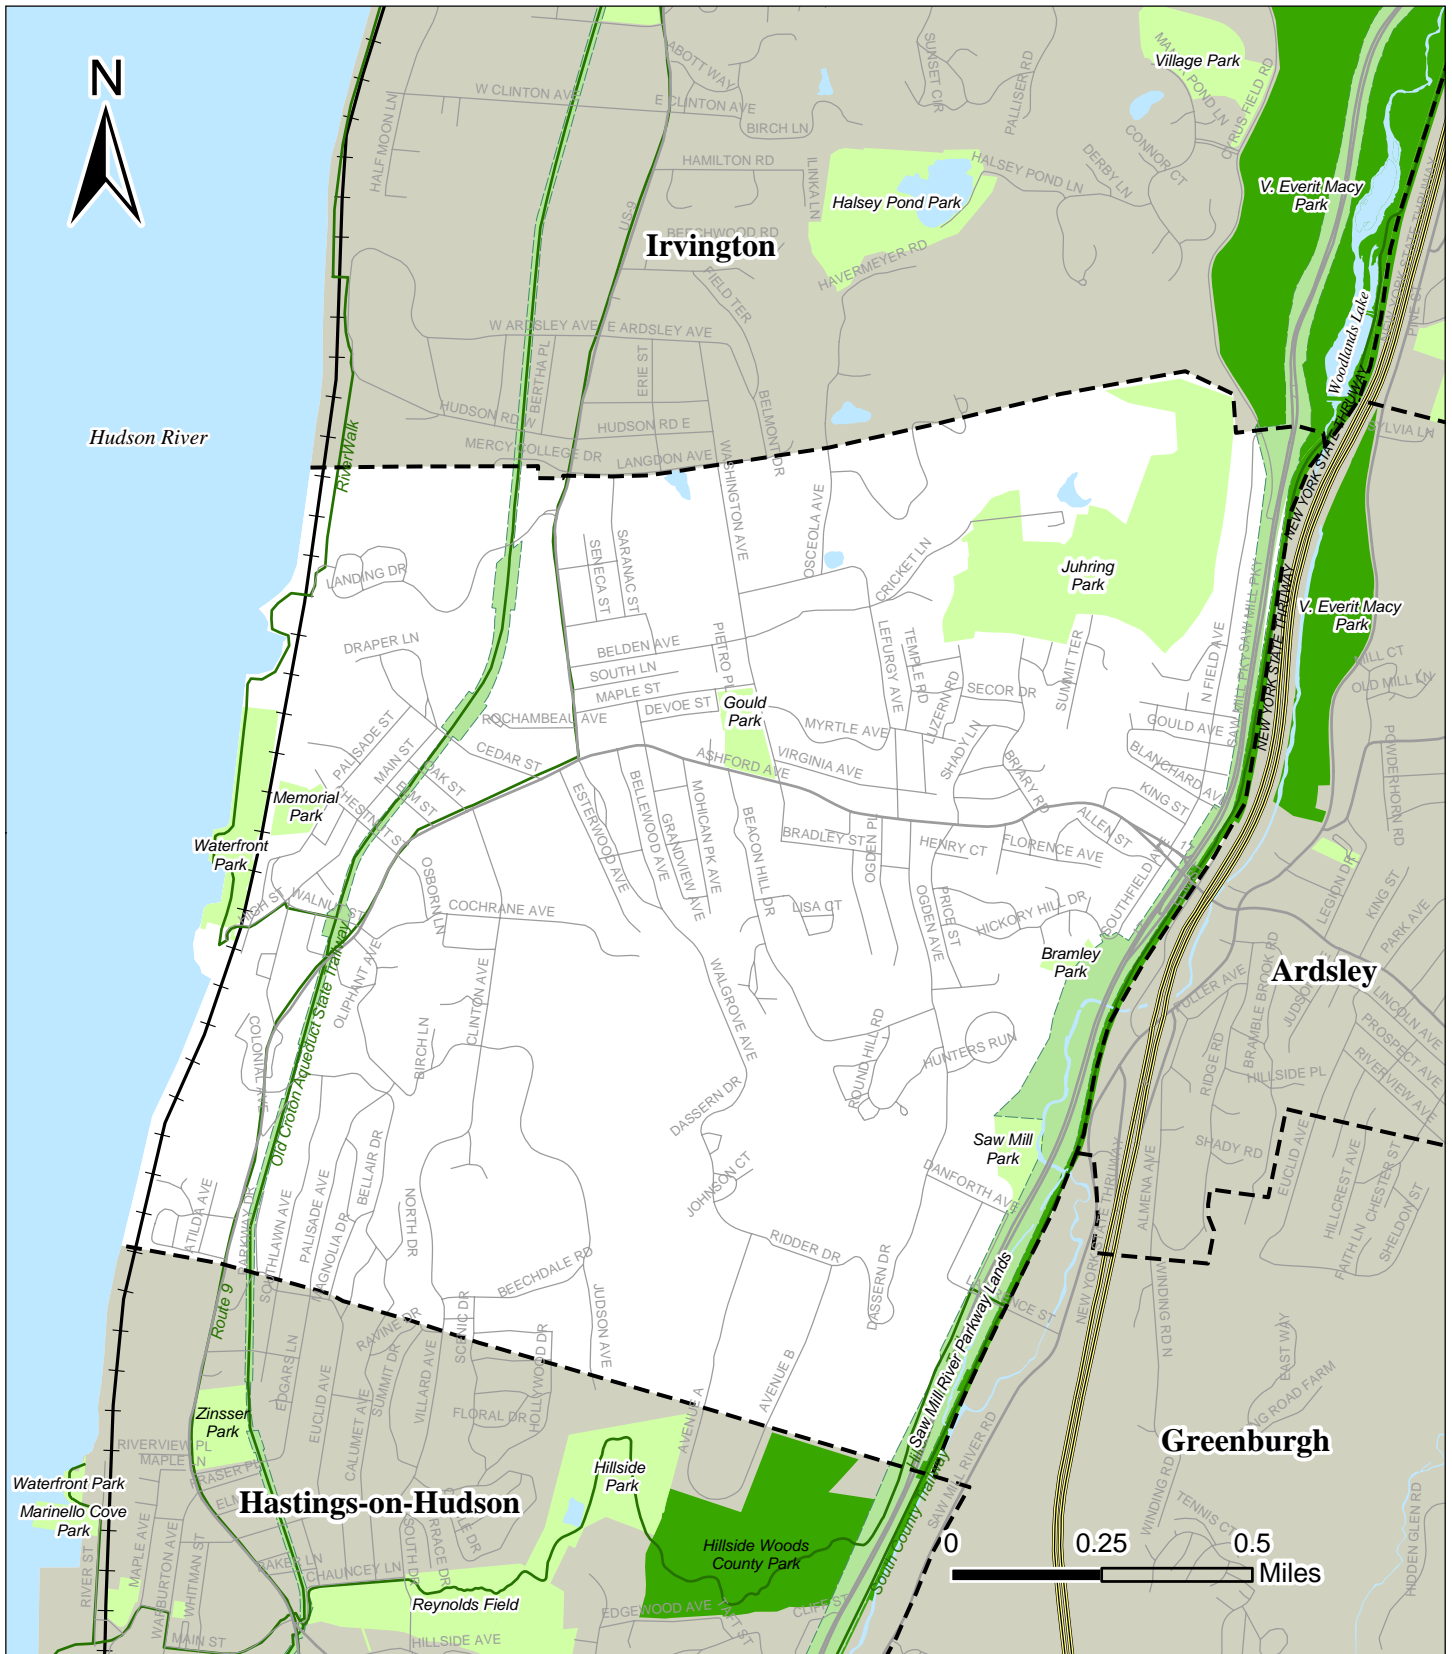

# Village of Dobbs Ferry

Hudson River

Irvington

Ardsley

Hastings-on-Hudson

Greenburgh

0 0.25 0.5 Miles